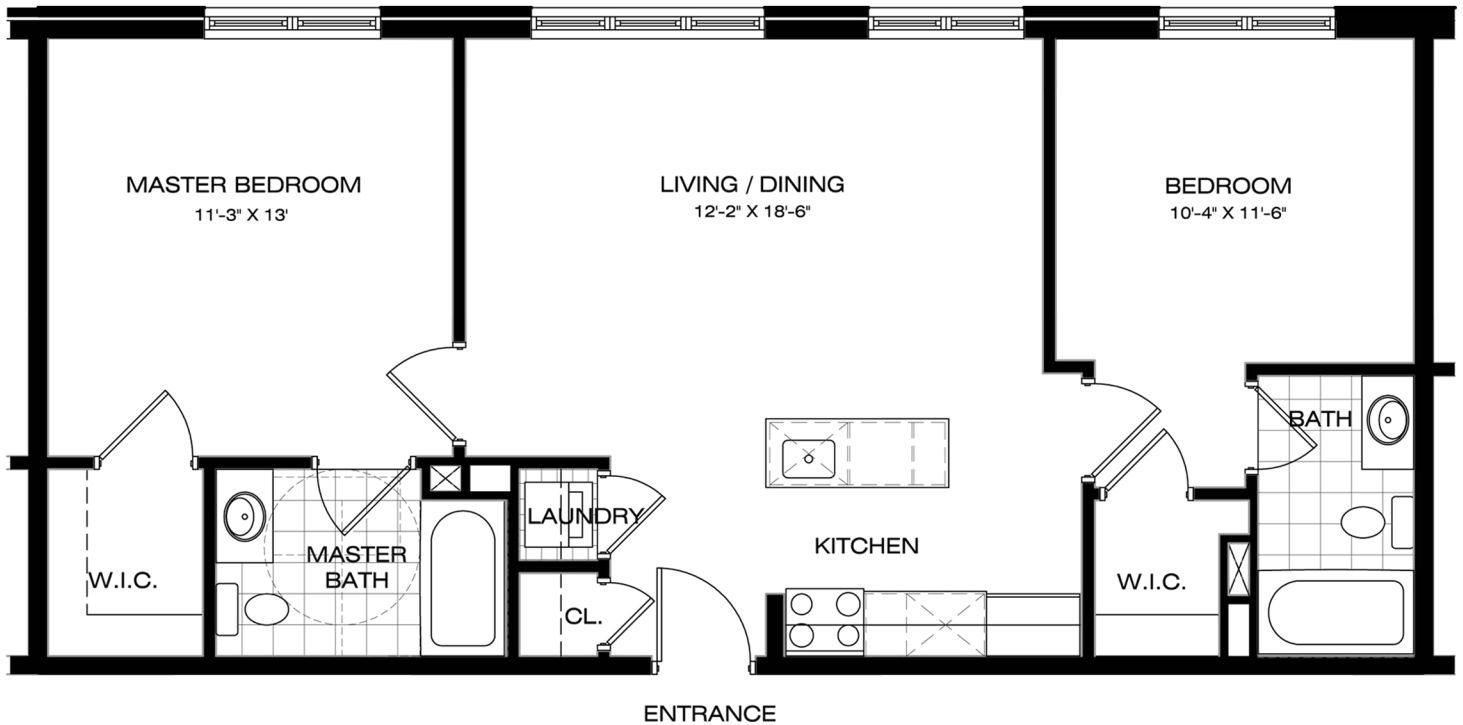

THE HUB | *Brookdale*

UNIT A & B
FLOORS 1-3
TWO BEDROOM, TWO BATH

973.731.2791
1246 BROAD STREET, BLOOMFIELD, NJ 07003