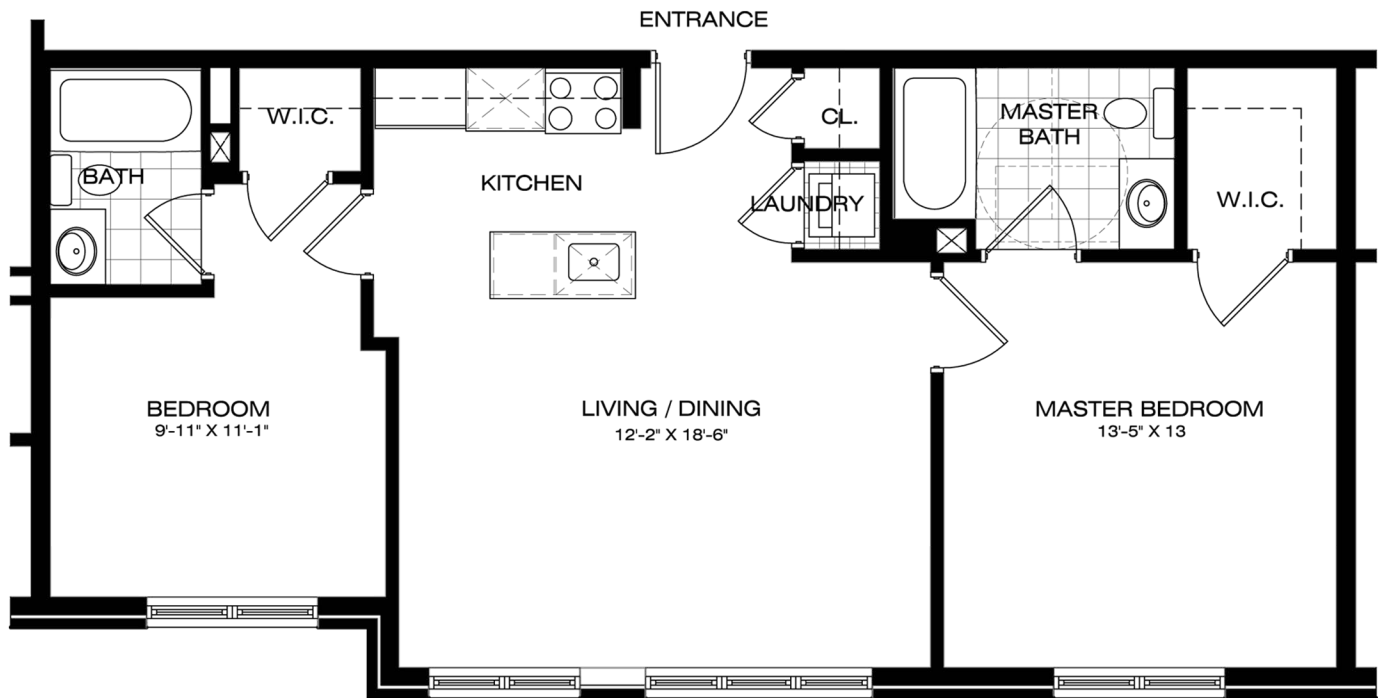

THE HUB | *Brookdale*

UNIT D, E & F
FLOORS 1 - 3
TWO BEDROOM, TWO BATH

973.731.2791
1246 BROAD STREET, BLOOMFIELD, NJ 07003