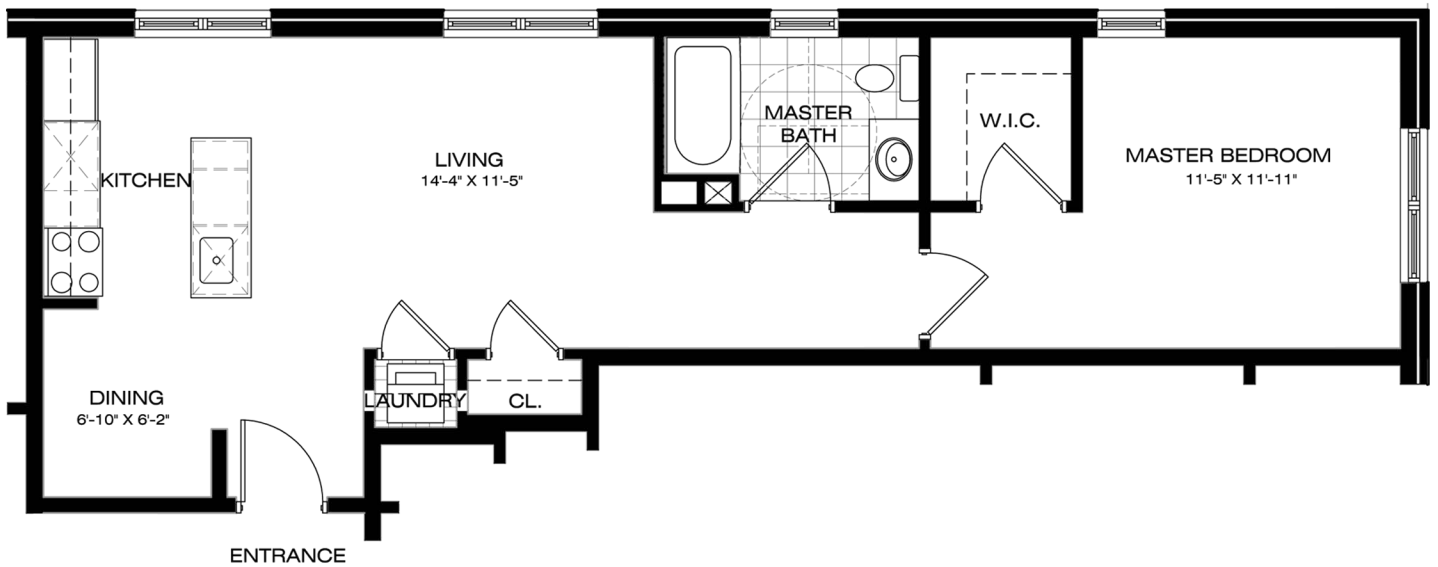

THE HUB | *Brookdale*

UNIT G

FLOORS 1-3

ONE BEDROOM, ONE BATH

973.731.2791

1246 BROAD STREET, BLOOMFIELD, NJ 07003